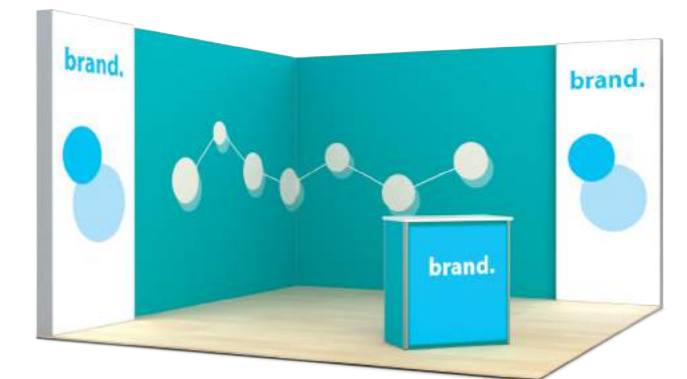

MODULAR EXHIBITION STANDS

MODULAR EXHIBITION STANDS

Reusable exhibition stands and booths for trade fairs with the innovative Multiplø system. The system is expandable and adaptable to any available space at any exhibition center. Set up in only a few hours.

Print on fabric
Easy to replace

Countless ideas
to adjust your stand
design to your needs.

Modular Exhibition Stand MULTIPLO

Buy one stand, get three design versions, according to your needs.

MULTIPLO PRODUCTS