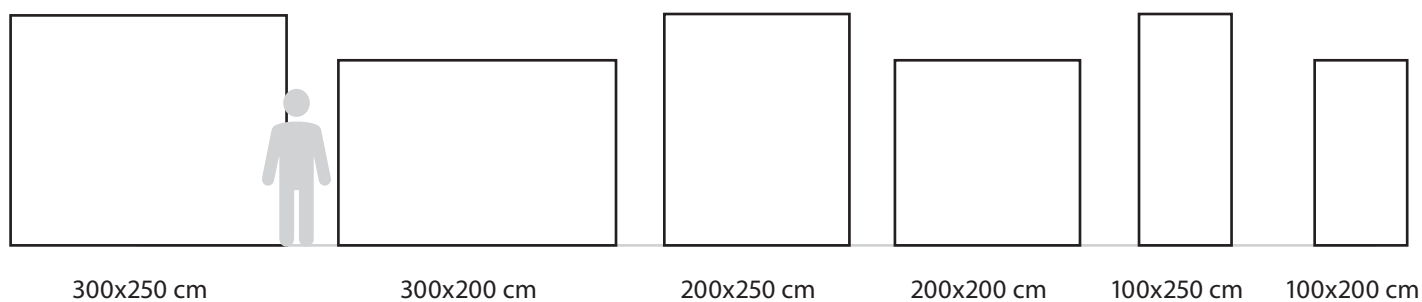

DETAILS

Backdrop maximum size 300x250 cm.

This product allows you to create five more different sizes

100x200 / 100x250 / 200x200 / 200x250 / 300x200 cm.

Ideal to meet different communication needs.

- High strength aluminum anodized profile frame
- UV printing in a flame-retardant fabric, easy to replace printing
- High power LED lighting, low power consumption, long life
- Fast set-up, without tools
- Easy storage and transport

MODULAR BACKDROP

 (121x29x20 cm) x 1

aluminum profile 4,5 cm

hand screw connector

external LED lighting

SIZES

MULTIPLO PRODUCTS

BACKDROPS