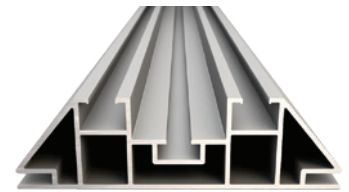

MODULAR BACKDROP KIT

1 BACKDROP 6 POSSIBLE SIZES

300x250 / 300x200 / 200x250 / 200x200 / 100x250 / 100x200 cm

MODULAR LED BACKDROP

aluminum profile 12 cm

clip connector

perimetric LED lighting

(121x29x20 cm) x 2

DETAILS

Backdrop maximum size 300x250 cm.

This product allows you to create five more different sizes

100x200 / 100x250 / 200x200 / 200x250 / 300x200 cm.

Ideal to meet different communication needs.

- High strength aluminum anodized profile frame
- UV printing in a flame-retardant fabric, easy to replace printing
- High power LED lighting, low power consumption, long life
- Fast set-up, without tools
- Easy storage and transport

MODULAR BACKDROP

 (121x29x20 cm) x 1

aluminum profile 4,5 cm

hand screw connector

external LED lighting

SIZES

MULTIPLO PRODUCTS

BACKDROPS