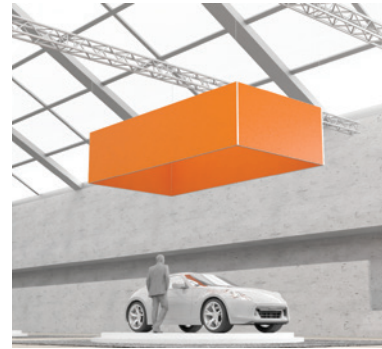

CEILING PANELS

A 23, N. Notara Str., 173 43 Athens, Greece
T +30 210 9753 140
www.multiplo.gr